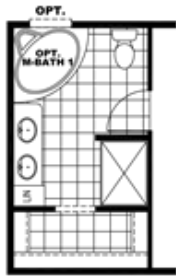

# THE ALPINE RIDGE Model number: 37FAC16763DH

3 beds • 2 baths • 1216 sq.ft. • 16' width • 76' depth

Our home building facilities invest in continuous product and process improvements. Plans, dimensions, features, materials, specifications and availability are subject to change without notice or obligation. Renderings and floor plans are representative likenesses of our homes and may differ from the actual homes. We invite you to tour a Home Center near you and inspect the highest value in quality housing available or call (636) 462-5345 to speak with a Home Consultant. Copyright 2017, CMH. All rights reserved.