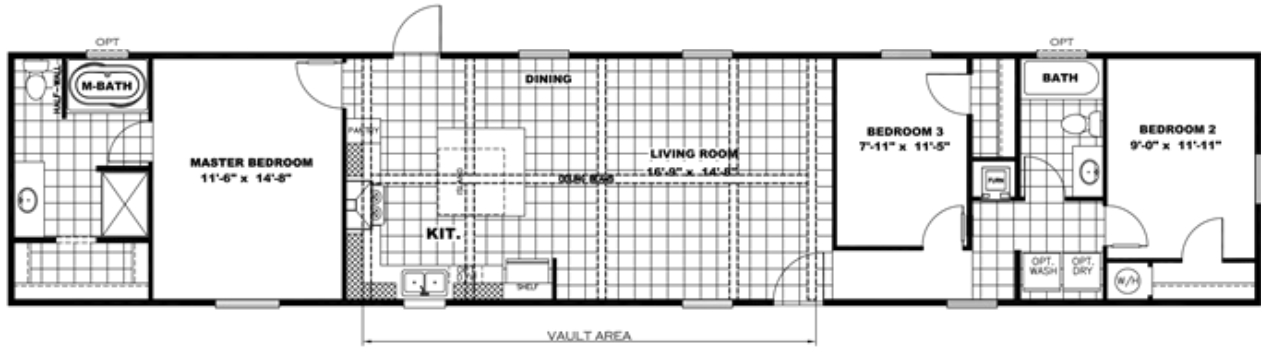

# THE ALPINE RIDGE Model number: 37FAC16763DH

3 beds • 2 baths • 1216 sq.ft. • 16' width • 76' depth

Our home building facilities invest in continuous product and process improvements. Plans, dimensions, features, materials, specifications and availability are subject to change without notice or obligation. Renderings and floor plans are representative likenesses of our homes and may differ from the actual homes. We invite you to tour a Home Center near you and inspect the highest value in quality housing available or call (636) 462-5345 to speak with a Home Consultant. Copyright 2017, CMH. All rights reserved.